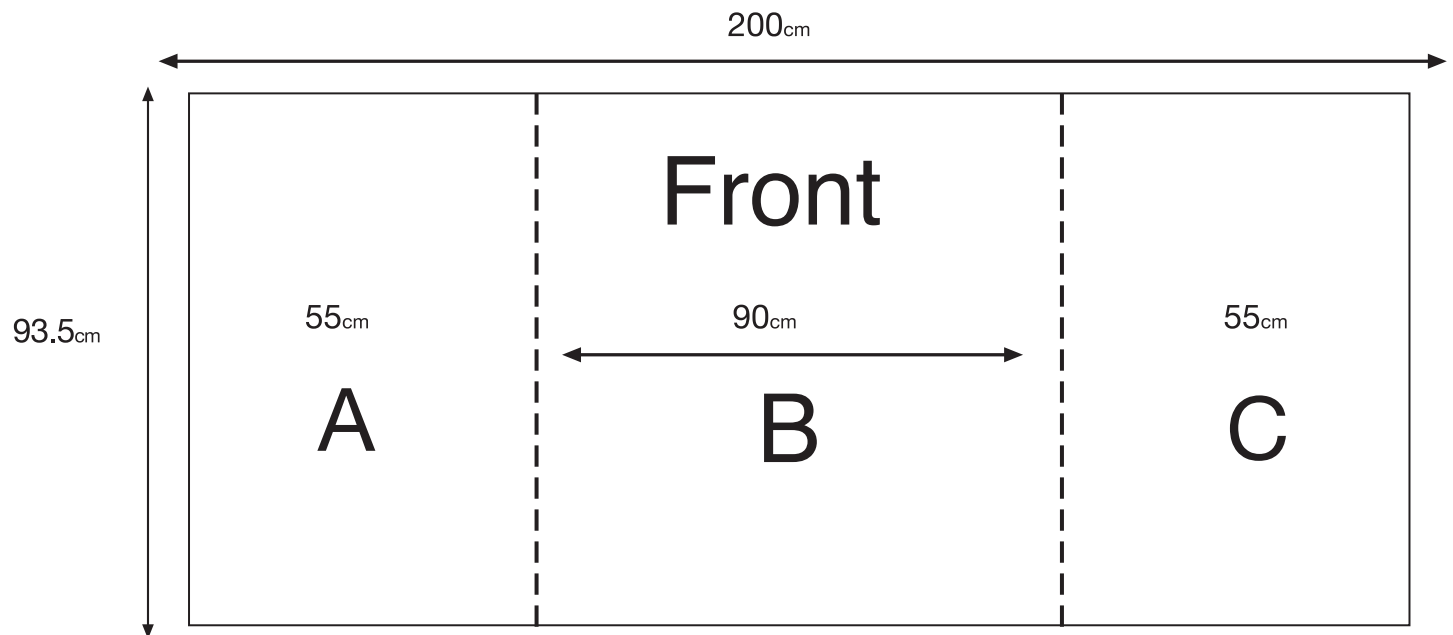

# Luxurious 130/50 Counter

custom: 200x93.5 c"m or proportional, without bleed.

Important graphics should be placed on the central panel (B). The 2 side panels (A+C) are only partly visible (when viewed from the front). The graphics background should exceed into the bleed area.