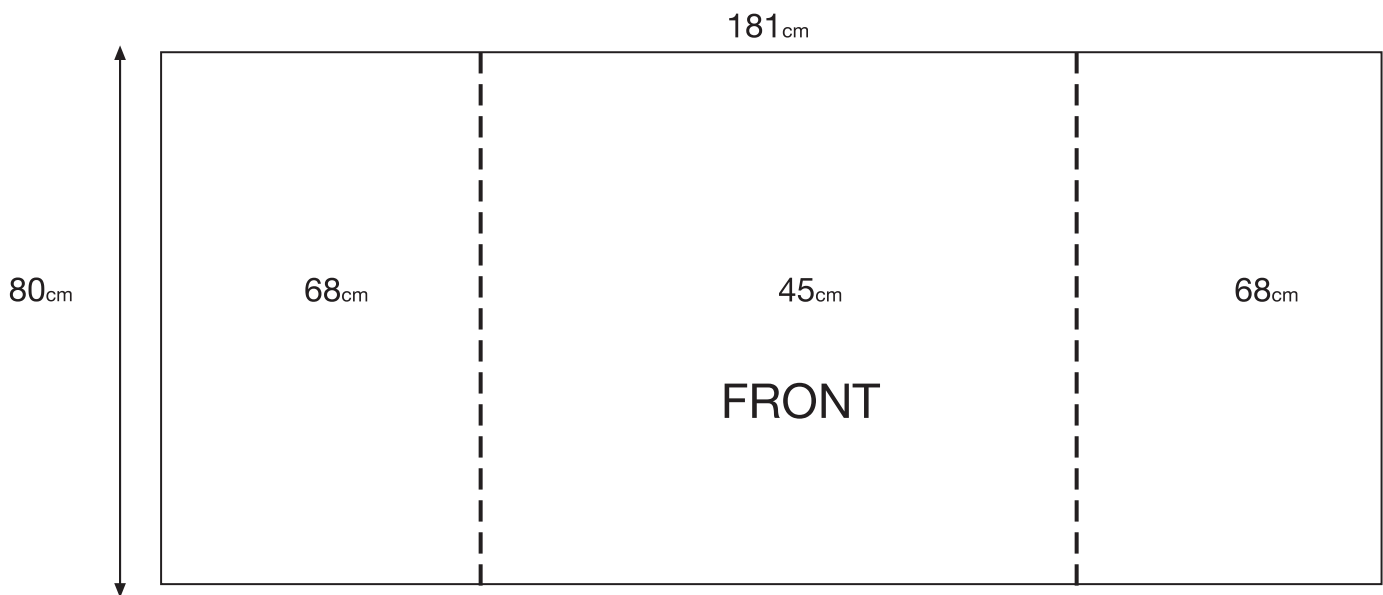

Counter for Pop-Up

80_{cm} X 181_{cm}

Preparing artwork:

- Please convert all fonts to path.
- Please make sure all images are at least 120 dpi and scaled 1:1.
- You can also compress the file (zip with winzip in PC or sit with stuffit expander in Mac) for smaller size upload.
- Please read the instructions for the right measurement of your graphic:

custom: 181x80 c”m or proportional, without bleed.
Important graphic elements and text should be in the center-front
Visible area limits, Graphics and Text limits: 45 c”m in the center.

we can accept artwork in the following formats:
Adobe Acrobat (pdf press quality)
Adobe Photoshop (eps)