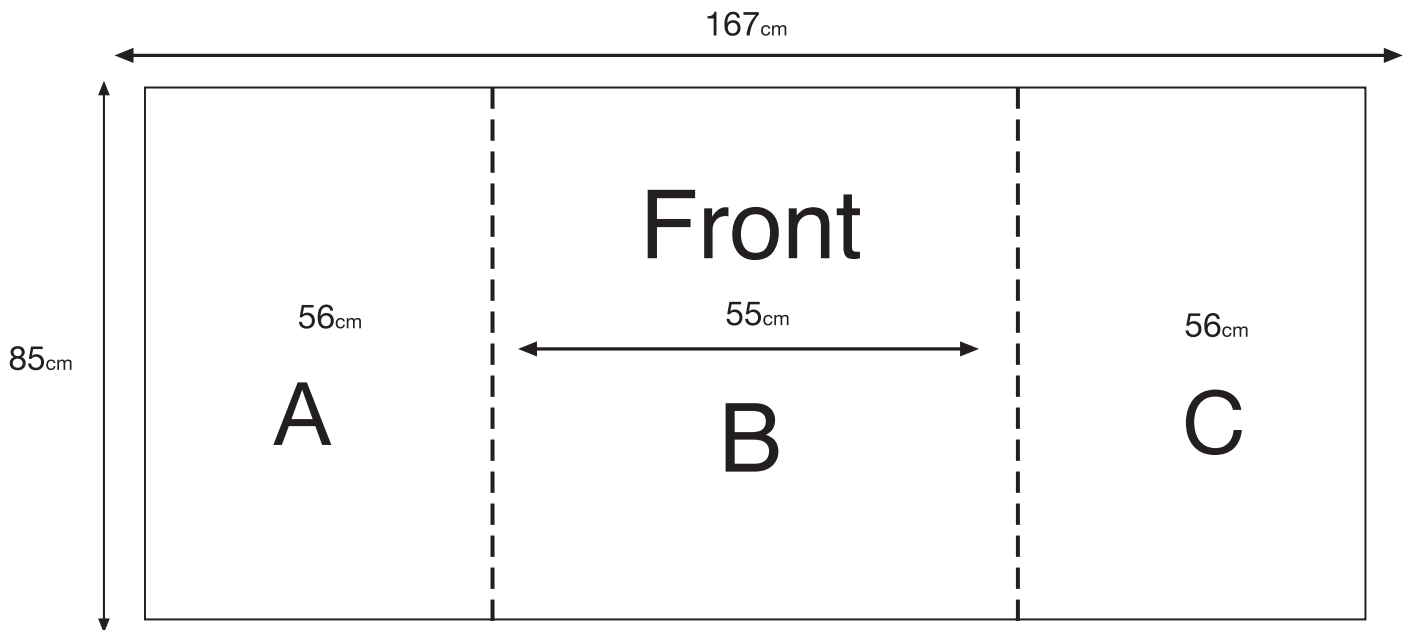

Counter 90/40

Preparing artwork:

- Please convert all fonts to path.
- Please make sure all images are at least 120 dpi and scaled 1:1.
- You can also compress the file (zip with winzip in PC or sit with stuffit expander in Mac) for smaller size upload.
- Please read the instructions for the right measurement of your graphic:
custom: 167x85 c"m or proportional, without bleed.
Important graphics should be placed on the central panel (B). The 2 side panels (A+C) are only partly visible (when viewed from the front). The graphics background should exceed into the bleed area.