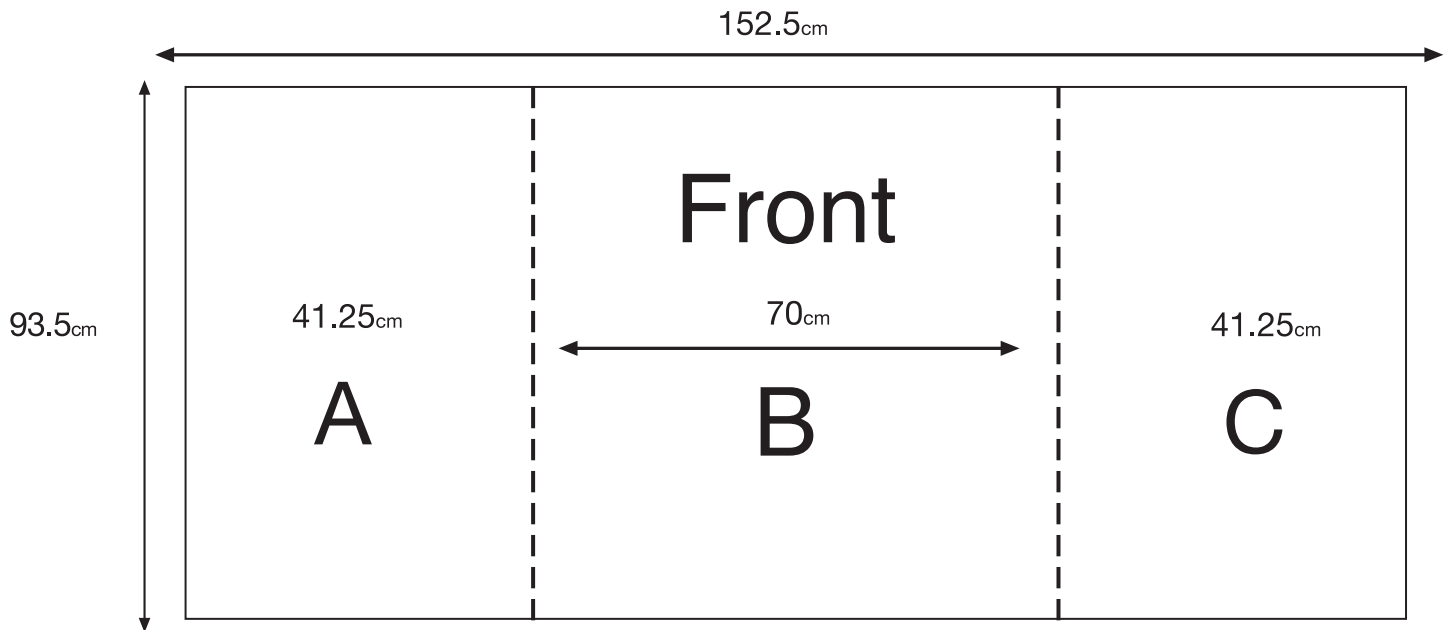

## Counter 90/40

### Preparing artwork:

- Please convert all fonts to path.
- Please make sure all images are at least 120 dpi and scaled 1:1.
- You can also compress the file (zip with winzip in PC or sit with stuffit expander in Mac) for smaller size upload.
- Please read the instructions for the right measurement of your graphic:  
custom: 152.5x93.5 c”m or proportional, without bleed.  
Important graphics should be placed on the central panel (B). The 2 side panels (A+C) are only partly visible (when viewed from the front). The graphics background should exceed into the bleed area.