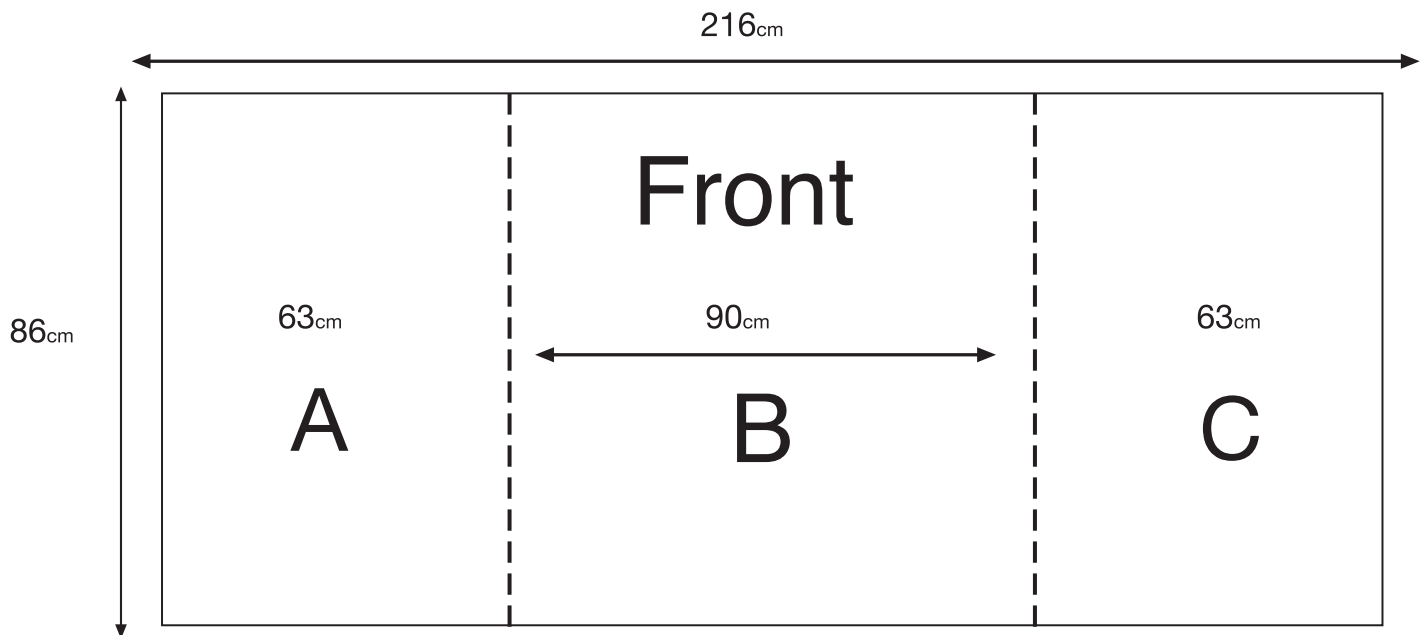

# Luxurious 130/50 Counter

- Please read the instructions for the right measurement of your graphic:

custom: 216x86 c"m or proportional, without bleed.

Important graphics should be placed on the central panel (B). The 2 side panels (A+C) are only partly visible (when viewed from the front). The graphics background should exceed into the bleed area.