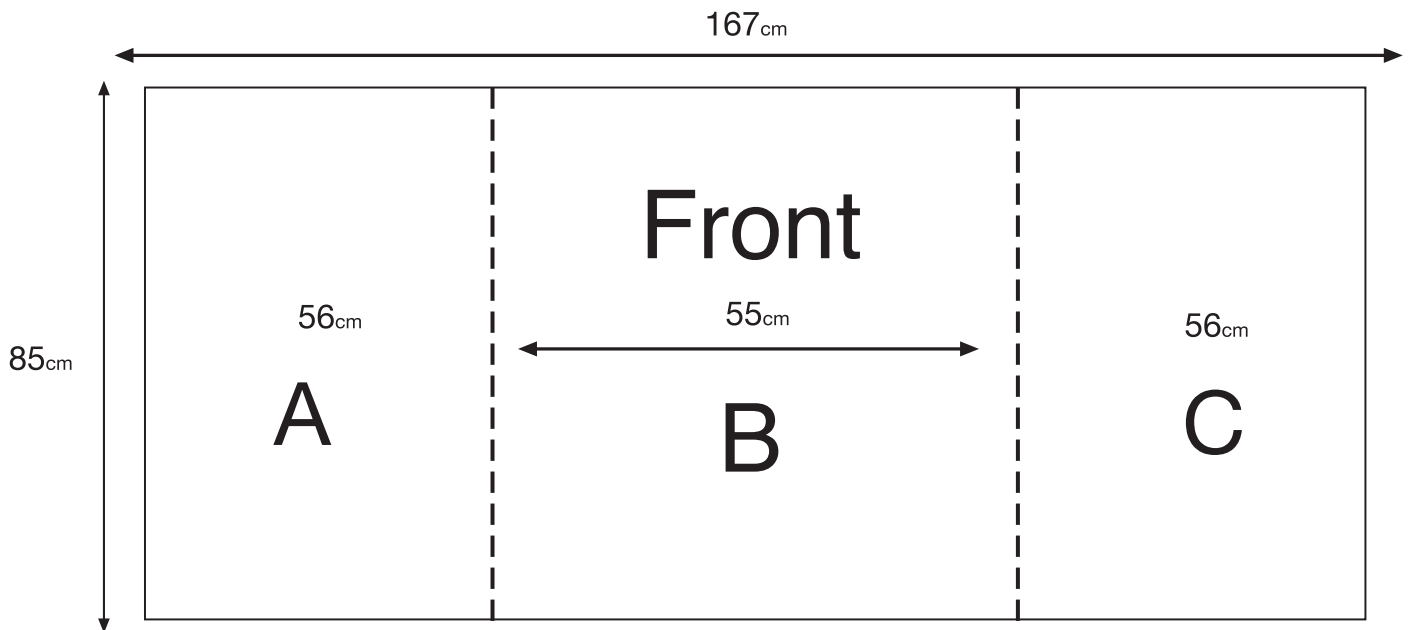

- Please read the instructions for the right measurement of your graphic:

custom: 100x210 c"m or proportional, without bleed.
Important graphic elements and text should end 12 c"m before the 210 c"m.
Visible area limits, Graphics and Text limits: 198 c"m.

Upload your file in this link:

<http://dropbox.yousendit.com/rollup4pop>

Counter 90/40

Preparing artwork:

- Please convert all fonts to path.
- Please make sure all images are at least 120 dpi and scaled 1:1.
- You can also compress the file (zip with winzip in PC or sit with stuffit expander in Mac) for smaller size upload.
- Please read the instructions for the right measurement of your graphic:
custom: 167x85 c"m or proportional, without bleed.
Important graphics should be placed on the central panel (B). The 2 side panels (A+C) are only partly visible (when viewed from the front). The graphics background should exceed into the bleed area.